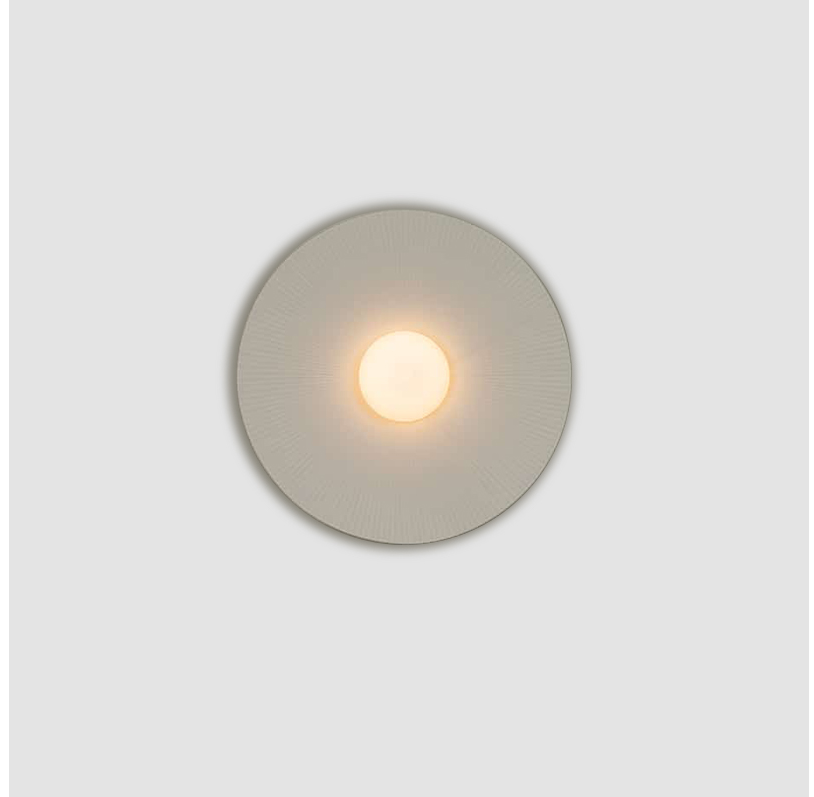

PROJECT	_____
TYPE	_____
SPECIFIER	_____
QUANTITY	_____
DATE	_____

ARCTIC CIRCLE SUSPENSION

D93259-

base number   Finish
Options

1. To build a product code in our configurator select the specify button on the base model # product page
2. To build a manual product code on this datasheet choose from the options listed below in blue font and add the suffix to the base model #

GENERAL

Series: Arctic Circle _____
Brand: Milan _____
Division: Design _____
Mounting Type: Suspension _____
Mounting Location: Ceiling _____
Subcategory: Pendant _____

PHYSICAL

Shape: Cone _____
Diameter (mm): 550 _____
Diameter (in): 21 ⁵/₈ _____
Height (mm): 102 _____
Height (in): 4 _____
Light Distribution: Direct _____
Diffuser: Opal Triplex acid-etched glass _____
Fixture Finish: TUG / CRE _____
Fixture Material: Ribbon / Aluminum _____

ELECTRICAL

Number of Lamps: 1 _____
Lamp Type: LED Retrofit _____
Bulb Included: Bulb Not Included _____
Max. Wattage Per Lamp (W): 4.8 _____
Lamp Base: G9 _____
Input Voltage (V): 120 _____

LED

OPTICAL

RATINGS AND CERTIFICATIONS

Certified By: Certified for North American Standards _____
IP rating: IP20 _____

Ø550mm 21 ⁵/₈"