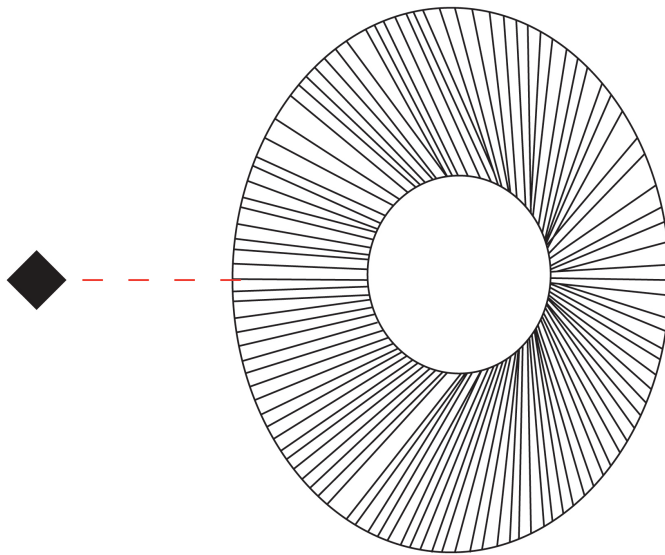

ARCTIC CIRCLE SUSPENSION

D93258-

PROJECT

TYPE

SPECIFIER

QUANTITY

DATE