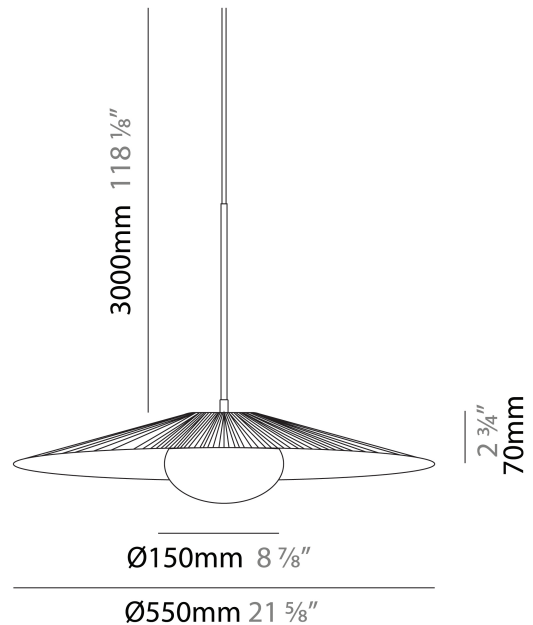

PROJECT	
TYPE	
SPECIFIER	
QUANTITY	
DATE	

ARCTIC CIRCLE SUSPENSION

D91234-

base number   Finish
Options

1. To build a product code in our configurator select the specify button on the base model # product page
2. To build a manual product code on this datasheet choose from the options listed below in blue font and add the suffix to the base model #

GENERAL

Series: Arctic Circle
Brand: Milan
Division: Design
Mounting Type: Suspension
Mounting Location: Ceiling
Subcategory: Pendant

PHYSICAL

Shape: Cone
Diameter (mm): 550
Diameter (in): 21 ⁵/₈
Height (mm): 393
Height (in): 15 ¹/₂
Max. Overall Height (mm): 3000
Max. Overall Height (in): 118 ¹/₈
Light Distribution: Direct
Diffuser: Opal Triplex acid-etched glass
Fixture Finish: TUG / CRE
Fixture Material: Ribbon / Aluminum
Cable Details: 3000mm / 118 1/8" Cable

ELECTRICAL

Number of Lamps: 1
Lamp Type: LED Retrofit
Max. Wattage Per Lamp (W): 4.8
Lamp Base: G9
Input Voltage (V): 120

LED

Lamp Life (hrs): 50000

OPTICAL

RATINGS AND CERTIFICATIONS

Certified By: Certified for North American Standards
IP rating: IP20