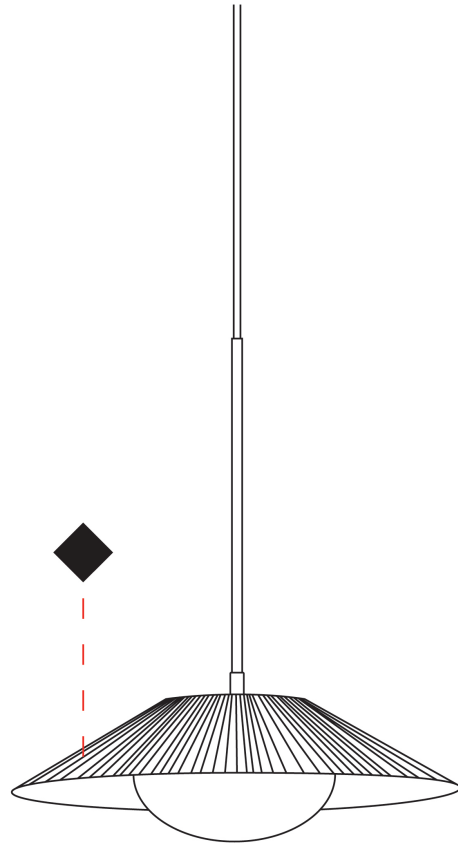

GENERAL

Series: Arctic Circle
 Brand: Milan
 Division: Design
 Mounting Type: Suspension
 Mounting Location: Ceiling
 Subcategory: Pendant

PHYSICAL

Shape: Cone
 Diameter (mm): 350
 Diameter (in): 13 3/4
 Height (mm): 393
 Height (in): 15 1/2
 Max. Overall Height (mm): 3000
 Max. Overall Height (in): 118 1/8
 Light Distribution: Direct
 Diffuser: Opal Triplex acid-etched glass
 Fixture Finish: TUG / CRE
 Fixture Material: Ribbon / Aluminum
 Cable Details: 3000mm / 118 1/8" Cable

ARCTIC CIRCLE SUSPENSION

D91232-

PROJECT

TYPE

SPECIFIER

QUANTITY

DATE

PROJECT	
TYPE	
SPECIFIER	
QUANTITY	
DATE	

GENERAL

Series: Arctic Circle
 Brand: Milan
 Division: Design
 Mounting Type: Suspension
 Mounting Location: Ceiling
 Subcategory: Pendant

PHYSICAL

Shape: Cone
 Diameter (mm): 450
 Diameter (in): 17 ¹¹/₁₆
 Height (mm): 393
 Height (in): 15 ¹/₂
 Max. Overall Height (mm): 3000
 Max. Overall Height (in): 118 ¹/₈
 Light Distribution: Direct
 Diffuser: Opal Triplex acid-etched glass
 Fixture Finish: TUG / CRE
 Fixture Material: Ribbon / Aluminum
 Cable Details: 3000mm / 118 1/8" Cable

GENERAL

Series: Arctic Circle
 Brand: Milan
 Division: Design
 Mounting Type: Suspension
 Mounting Location: Ceiling
 Subcategory: Pendant

PHYSICAL

Shape: Cone
 Diameter (mm): 550
 Diameter (in): 21 ⁵/₈
 Height (mm): 393
 Height (in): 15 ¹/₂
 Max. Overall Height (mm): 3000
 Max. Overall Height (in): 118 ¹/₈
 Light Distribution: Direct
 Diffuser: Opal Triplex acid-etched glass
 Fixture Finish: TUG / CRE
 Fixture Material: Ribbon / Aluminum
 Cable Details: 3000mm / 118 1/8" Cable