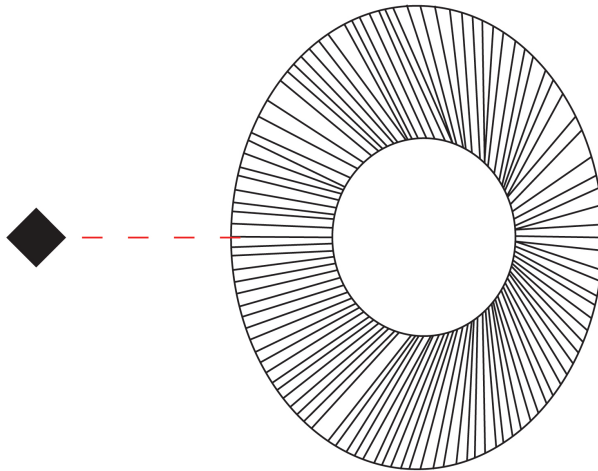

ARCTIC CIRCLE SURFACE

D93257-

PROJECT

TYPE

SPECIFIER

QUANTITY

DATE