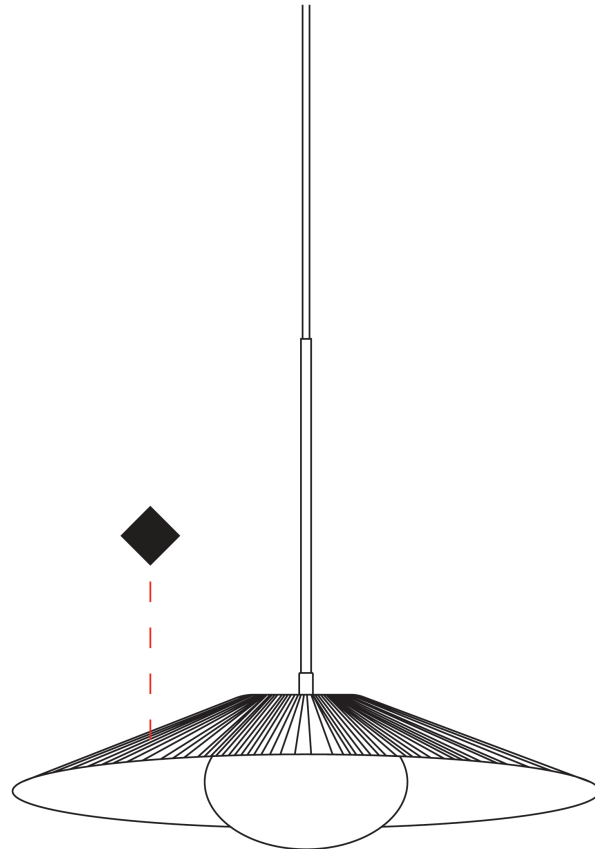

ARCTIC CIRCLE SUSPENSION

D91233-

PROJECT

TYPE

SPECIFIER

QUANTITY

DATE