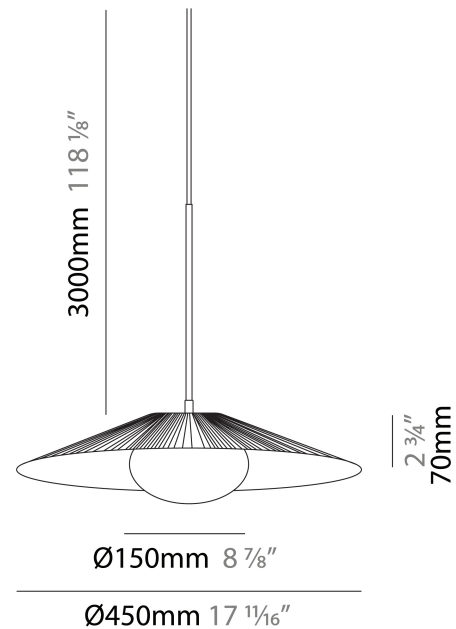

PROJECT	
TYPE	
SPECIFIER	
QUANTITY	
DATE	

ARCTIC CIRCLE SUSPENSION

D91233-

base number   Finish
Options

1. To build a product code in our configurator select the specify button on the base model # product page
2. To build a manual product code on this datasheet choose from the options listed below in blue font and add the suffix to the base model #

GENERAL

Series: Arctic Circle
Brand: Milan
Division: Design
Mounting Type: Suspension
Mounting Location: Ceiling
Subcategory: Pendant

PHYSICAL

Shape: Cone
Diameter (mm): 450
Diameter (in): 17 ¹¹/₁₆
Height (mm): 393
Height (in): 15 ¹/₂
Max. Overall Height (mm): 3000
Max. Overall Height (in): 118 ¹/₈
Light Distribution: Direct
Diffuser: Opal Triplex acid-etched glass
Fixture Finish: TUG / CRE
Fixture Material: Ribbon / Aluminum
Cable Details: 3000mm / 118 1/8" Cable

ELECTRICAL

Number of Lamps: 1
Lamp Type: LED Retrofit
Bulb Included: Bulb Not Included
Max. Wattage Per Lamp (W): 4.8
Lamp Base: G9
Input Voltage (V): 120

LED

OPTICAL

RATINGS AND CERTIFICATIONS

Certified By: Certified for North American Standards
IP rating: IP20