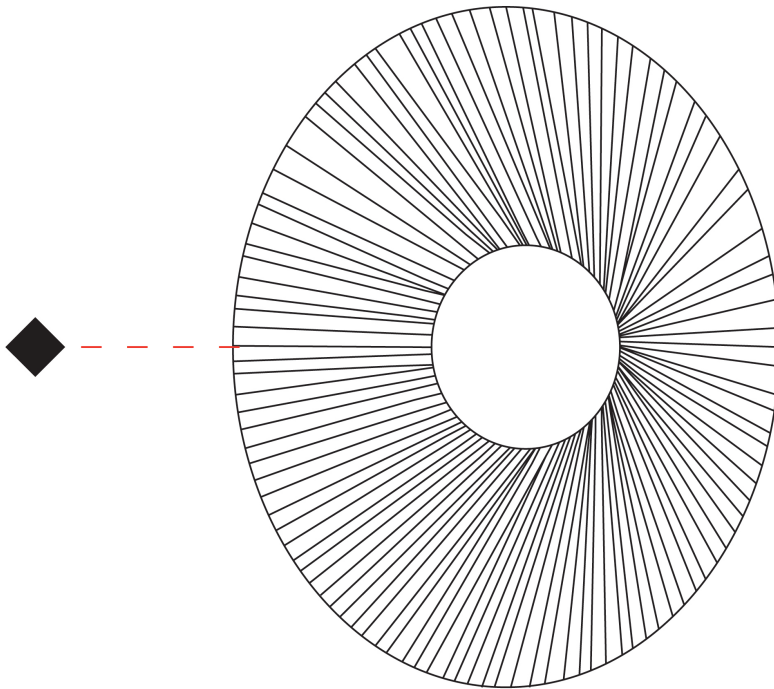

ARCTIC CIRCLE SUSPENSION

D93259-

PROJECT

TYPE

SPECIFIER

QUANTITY

DATE