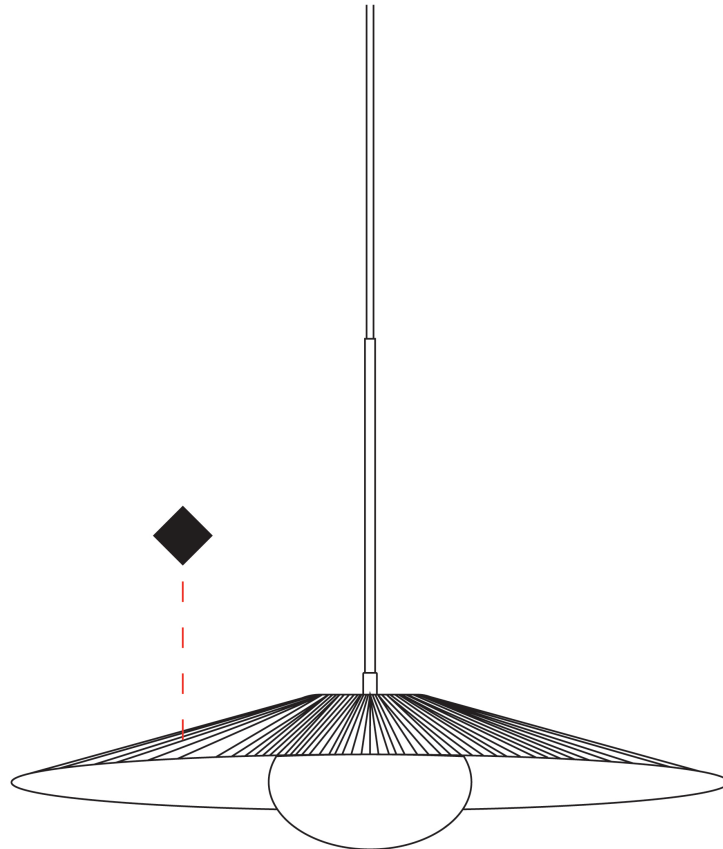

ARCTIC CIRCLE SUSPENSION

D91234-

PROJECT _____

TYPE _____

SPECIFIER _____

QUANTITY _____

DATE _____

D