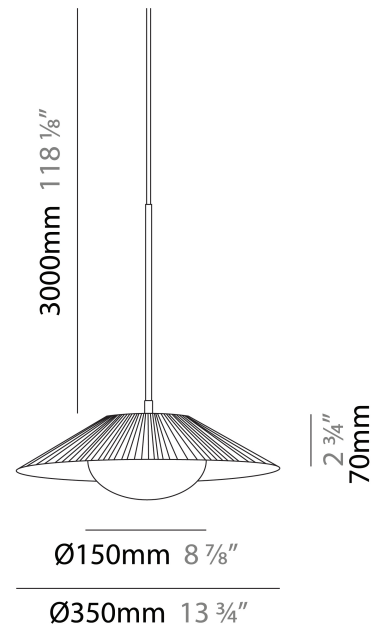

PROJECT	
TYPE	
SPECIFIER	
QUANTITY	
DATE	

ARCTIC CIRCLE SUSPENSION

D91232-

base number   Finish
Options

1. To build a product code in our configurator select the specify button on the base model # product page
2. To build a manual product code on this datasheet choose from the options listed below in blue font and add the suffix to the base model #

GENERAL

Series: Arctic Circle
Brand: Milan
Division: Design
Mounting Type: Suspension
Mounting Location: Ceiling
Subcategory: Pendant

PHYSICAL

Shape: Cone
Diameter (mm): 350
Diameter (in): 13 3/4
Height (mm): 393
Height (in): 15 1/2
Max. Overall Height (mm): 3000
Max. Overall Height (in): 118 1/8
Light Distribution: Direct
Diffuser: Opal Triplex acid-etched glass
Fixture Finish: TUG / CRE
Fixture Material: Ribbon / Aluminum
Cable Details: 3000mm / 118 1/8" Cable

ELECTRICAL

Number of Lamps: 1
Lamp Type: LED Retrofit
Bulb Included: Bulb Not Included
Max. Wattage Per Lamp (W): 4.8
Lamp Base: G9
Input Voltage (V): 120

LED

OPTICAL

RATINGS AND CERTIFICATIONS

Certified By: Certified for North American Standards
IP rating: IP20